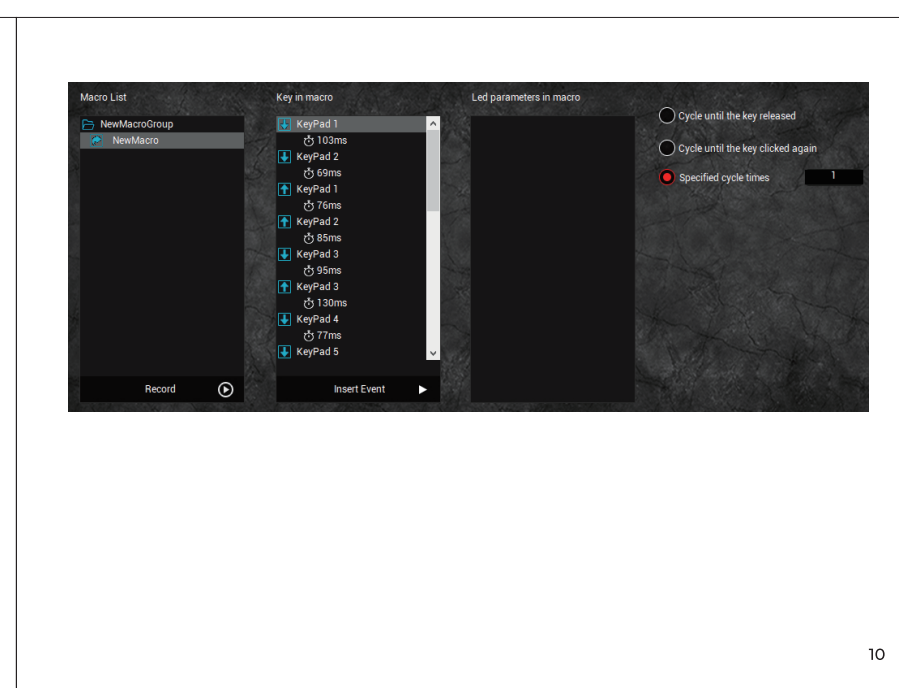

说明书 尺寸:120x90mm 装订:骑马钉
128g双铜纸4色双面印刷

封底

封面

Mouse Specification:
Interface Type: USB
Size small: 120*90*41mm
Size middle: 123*94*41mm
Size large: 127*95*41mm
Key number: 7
Resolution: 400-800-1600-3200-6400-12800DPI
Operating Voltage: 5V
Operating Current: 150mA
Key Life: 5,000,000 times
Cable length: 1.6m

Product features
6 gears of speed: 400-800-1600-3200-6400-12800DPI
Circular and colorful breathing light effect, and with DPI switch flashing indicator function:
400DPI(yellow), 800DPI(blue), 1600DPI(purple), 3200DPI(green), 6400DPI(red), 12800DPI(grey)
13 kinds of light effect: DPI Breathing mode, Cycle Breathing mode, Light On mode, Flowing Water mode, Mono Water mode, Comet Streak mode, Neon mode, Ambilight mode, Flicker mode, Star Trek mode, Ripple mode, Enraptured mode, LED OFF

The RGB light mode can be adjusted by "LED switch button".

Macro definition
Macro management can record any keys of keyboard, the time of keys reaction and the number of keys cycles.

- Click [Create] to create a new file, such as a, b, c...
- Select whether to increase the delay and the times of cycles
- Click [Start recording] and start recording any keys of keyboard. The keys you recorded will display in the macro edit box.
- After the recording, click "stop recording"
- To revise the recording content, please make the following changes in the macro options:
Choose to insert the event insert relevant content in the selected location
Delete: Delete the selected content
Modify: Modify the delay value and input button again
- After recording is completed just exit the macro recording interface, no need to click the confirmation keys
- Execute a macro, such as the mouse button right key set to "macro functions", after recording is complete, press the mouse right key to play the recorded content