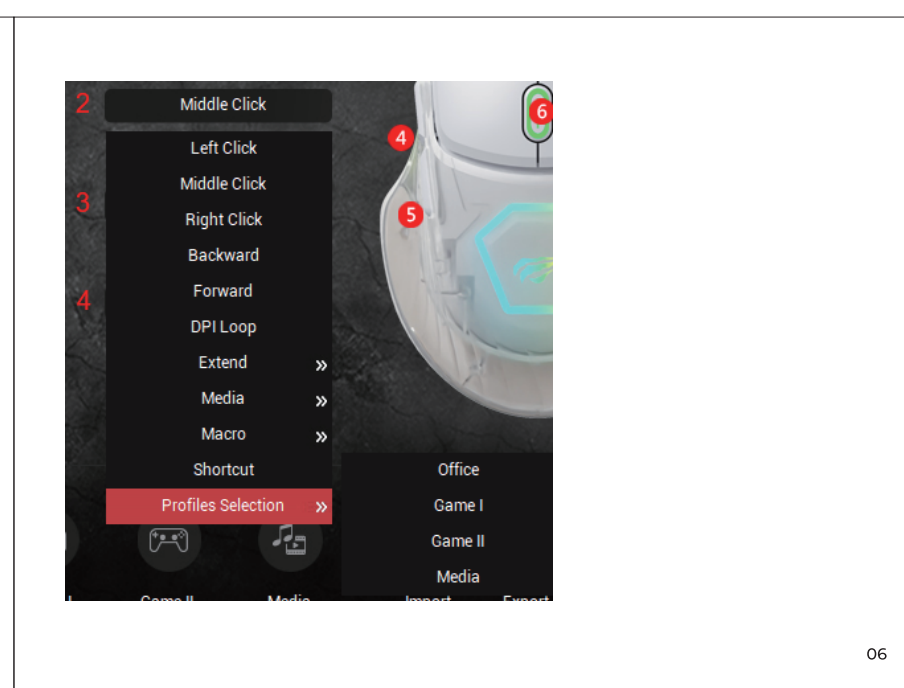

Product features
6 gears of speed: 400-800-1600-3200-6400-12800DPI
Circular and colorful breathing light effect, and with DPI switch flashing indicator function:
400DPI(yellow), 800DPI(blue), 1600DPI(purple), 3200DPI(green), 6400DPI(red), 12800DPI(grey)
13 kinds of light effect: DPI Breathing mode, Cycle Breathing mode, Light On mode, Flowing Water mode, Mono Water mode, Comet Streak mode, Neon mode, Ambilight mode, Flicker mode, Star Trek mode, Ripple mode, Enraptured mode, LED OFF

The RGB light mode can be adjusted by "LED switch button".

Macro definition
Macro management can record any keys of keyboard, the time of keys reaction and the number of keys cycles.

- Click [Create] to create a new file, such as a, b, c...
- Select whether to increase the delay and the times of cycles
- Click [Start recording] and start recording any keys of keyboard. The keys you recorded will display in the macro edit box.
- After the recording, click "stop recording"
- To revise the recording content, please make the following changes in the macro options:
Choose to insert the event insert relevant content in the selected location
Delete: Delete the selected content
Modify: Modify the delay value and input button again
- After recording is completed just exit the macro recording interface, no need to click the confirmation keys
- Execute a macro, such as the mouse button right key set to "macro functions", after recording is complete, press the mouse right key to play the recorded content

lighting settings
13 kinds of light effect: DPI Breathing mode— Cycle Breathing mode—Light On mode—Flowing Water mode— Mono Water mode— Comet Streak mode— Neon mode— Ambilight mode— Flicker mode—Star Trek mode— Ripple mode—Enraptured mode—LED OFF