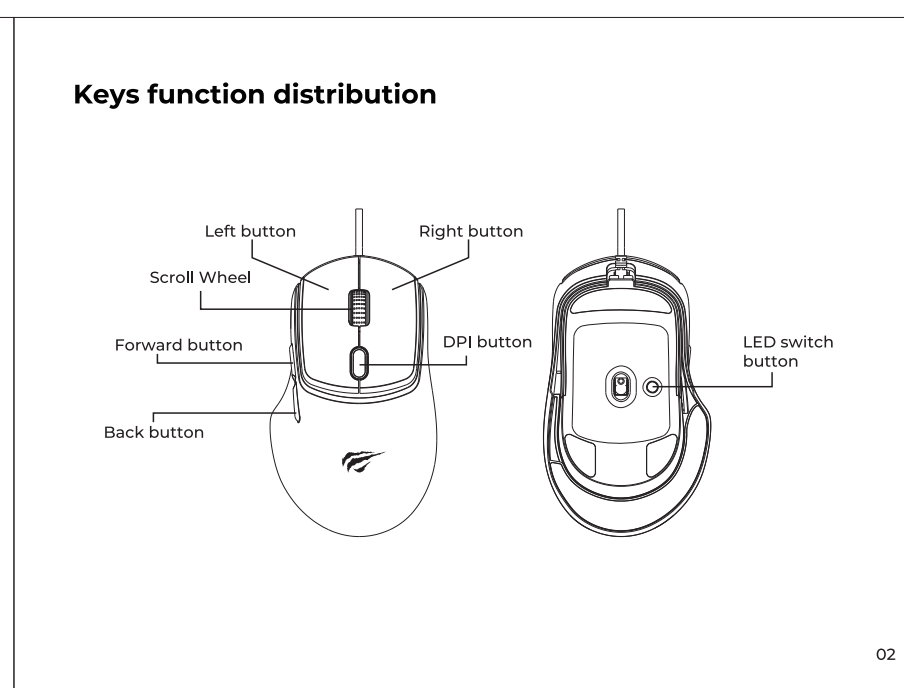

Mouse Specification:
Interface Type: USB
Size small: 120*90*41mm
Size middle: 123*94*41mm
Size large: 127*95*41mm
Key number: 7
Resolution: 400-800-1600-3200-6400-12800DPI
Operating Voltage: 5V
Operating Current: 150mA
Key Life: 5,000,000 times
Cable length: 1.6m

Product features
6 gears of speed: 400-800-1600-3200-6400-12800DPI
Circular and colorful breathing light effect, and with DPI switch flashing indicator function:
400DPI(yellow), 800DPI(blue), 1600DPI(purple), 3200DPI(green), 6400DPI(red), 12800DPI(grey)
13 kinds of light effect: DPI Breathing mode, Cycle Breathing mode, Light On mode, Flowing Water mode, Mono Water mode, Comet Streak mode, Neon mode, Ambilight mode, Flicker mode, Star Trek mode, Ripple mode, Enraptured mode, LED OFF

The RGB light mode can be adjusted by "LED switch button".