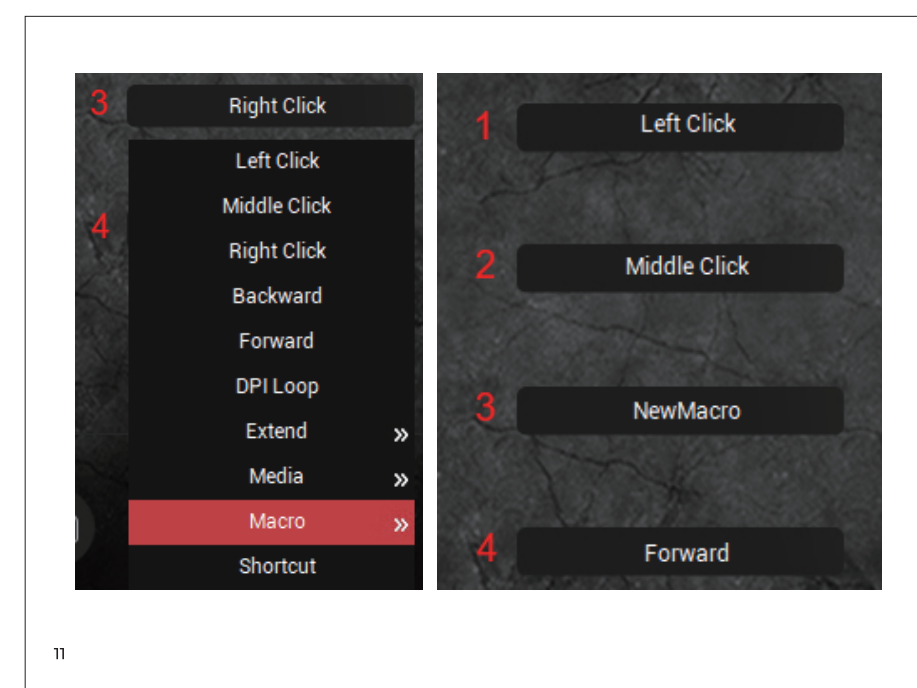

Product features
6 gears of speed: 400-800-1600-3200-6400-12800DPI
Circular and colorful breathing light effect, and with DPI switch flashing indicator function:
400DPI(yellow), 800DPI(blue), 1600DPI(purple), 3200DPI(green), 6400DPI(red), 12800DPI(grey)
13 kinds of light effect: DPI Breathing mode, Cycle Breathing mode, Light On mode, Flowing Water mode, Mono Water mode, Comet Streak mode, Neon mode, Ambilight mode, Flicker mode, Star Trek mode, Ripple mode, Enraptured mode, LED OFF

The RGB light mode can be adjusted by "LED switch button".

Macro definition
Macro management can record any keys of keyboard, the time of keys reaction and the number of keys cycles.

- Click [Create] to create a new file, such as a, b, c...
- Select whether to increase the delay and the times of cycles
- Click [Start recording] and start recording any keys of keyboard. The keys you recorded will display in the macro edit box.
- After the recording, click "stop recording"
- To revise the recording content, please make the following changes in the macro options:
Choose to insert the event insert relevant content in the selected location
Delete: Delete the selected content
Modify: Modify the delay value and input button again
- After recording is completed just exit the macro recording interface, no need to click the confirmation keys
- Execute a macro, such as the mouse button right key set to "macro functions", after recording is complete, press the mouse right key to play the recorded content

lighting settings
13 kinds of light effect: DPI Breathing mode— Cycle Breathing mode—Light On mode—Flowing Water mode— Mono Water mode— Comet Streak mode— Neon mode— Ambilight mode— Flicker mode—Star Trek mode— Ripple mode—Enraptured mode—LED OFF