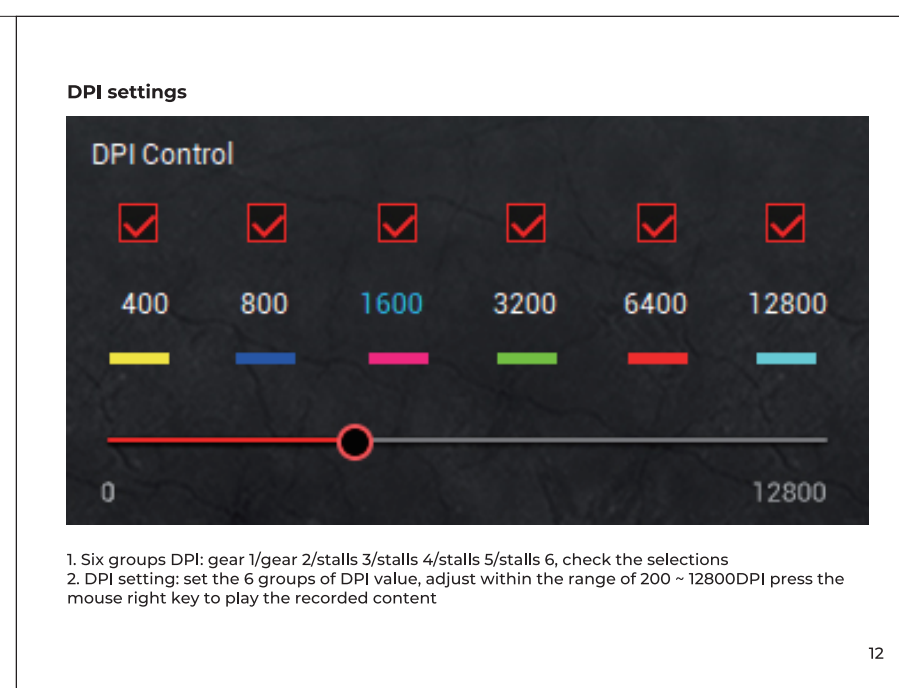

Product features
6 gears of speed: 400-800-1600-3200-6400-12800DPI
Circular and colorful breathing light effect, and with DPI switch flashing indicator function:
400DPI(yellow), 800DPI(blue), 1600DPI(purple), 3200DPI(green), 6400DPI(red), 12800DPI(grey)
13 kinds of light effect: DPI Breathing mode, Cycle Breathing mode, Light On mode, Flowing Water mode, Mono Water mode, Comet Streak mode, Neon mode, Ambilight mode, Flicker mode, Star Trek mode, Ripple mode, Enraptured mode, LED OFF

The RGB light mode can be adjusted by "LED switch button".

Macro definition
Macro management can record any keys of keyboard, the time of keys reaction and the number of keys cycles.

- Click [Create] to create a new file, such as a, b, c...
- Select whether to increase the delay and the times of cycles
- Click [Start recording] and start recording any keys of keyboard. The keys you recorded will display in the macro edit box.
- After the recording, click "stop recording"
- To revise the recording content, please make the following changes in the macro options:
Choose to insert the event insert relevant content in the selected location
Delete: Delete the selected content
Modify: Modify the delay value and input button again
- After recording is completed just exit the macro recording interface, no need to click the confirmation keys
- Execute a macro, such as the mouse button right key set to "macro functions", after recording is complete, press the mouse right key to play the recorded content