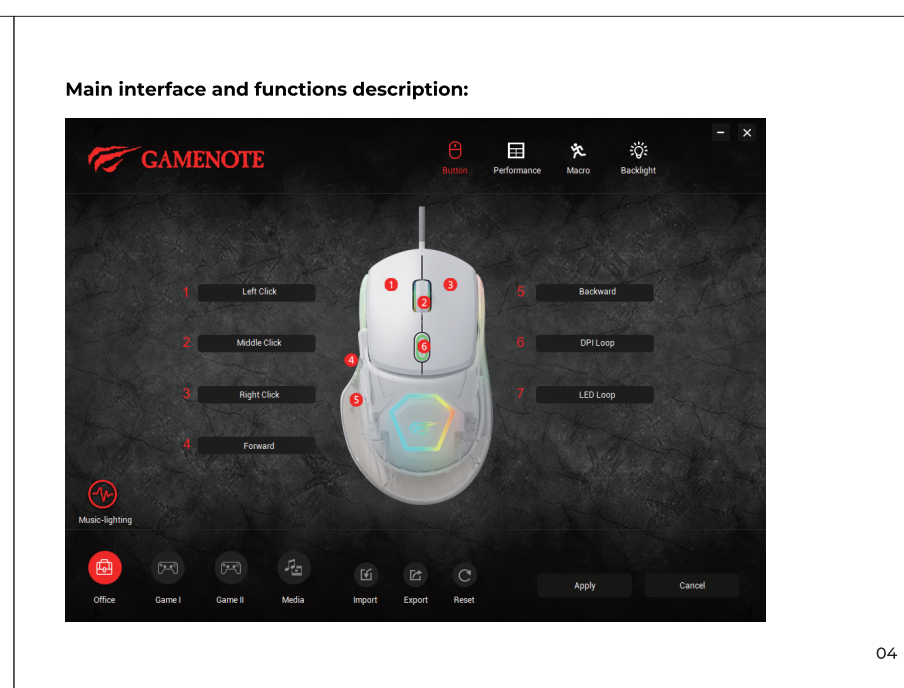

说明书 尺寸:120x90mm 装订:骑马钉
128g双铜纸4色双面印刷

封底

封面

Mouse Specification:
Interface Type: USB
Size small: 120*90*41mm
Size middle: 123*94*41mm
Size large: 127*95*41mm
Key number: 7
Resolution: 400-800-1600-3200-6400-12800DPI
Operating Voltage: 5V
Operating Current: 150mA
Key Life: 5,000,000 times
Cable length: 1.6m

Product features
6 gears of speed: 400-800-1600-3200-6400-12800DPI
Circular and colorful breathing light effect, and with DPI switch flashing indicator function:
400DPI(yellow), 800DPI(blue), 1600DPI(purple), 3200DPI(green), 6400DPI(red), 12800DPI(grey)
13 kinds of light effect: DPI Breathing mode, Cycle Breathing mode, Light On mode, Flowing Water mode, Mono Water mode, Comet Streak mode, Neon mode, Ambilight mode, Flicker mode, Star Trek mode, Ripple mode, Enraptured mode, LED OFF

The RGB light mode can be adjusted by "LED switch button".

Macro definition
Macro management can record any keys of keyboard, the time of keys reaction and the number of keys cycles.

- Click [Create] to create a new file, such as a, b, c...
- Select whether to increase the delay and the times of cycles
- Click [Start recording] and start recording any keys of keyboard. The keys you recorded will display in the macro edit box.
- After the recording, click "stop recording"
- To revise the recording content, please make the following changes in the macro options:
Choose to insert the event insert relevant content in the selected location
Delete: Delete the selected content
Modify: Modify the delay value and input button again
- After recording is completed just exit the macro recording interface, no need to click the confirmation keys
- Execute a macro, such as the mouse button right key set to "macro functions", after recording is complete, press the mouse right key to play the recorded content