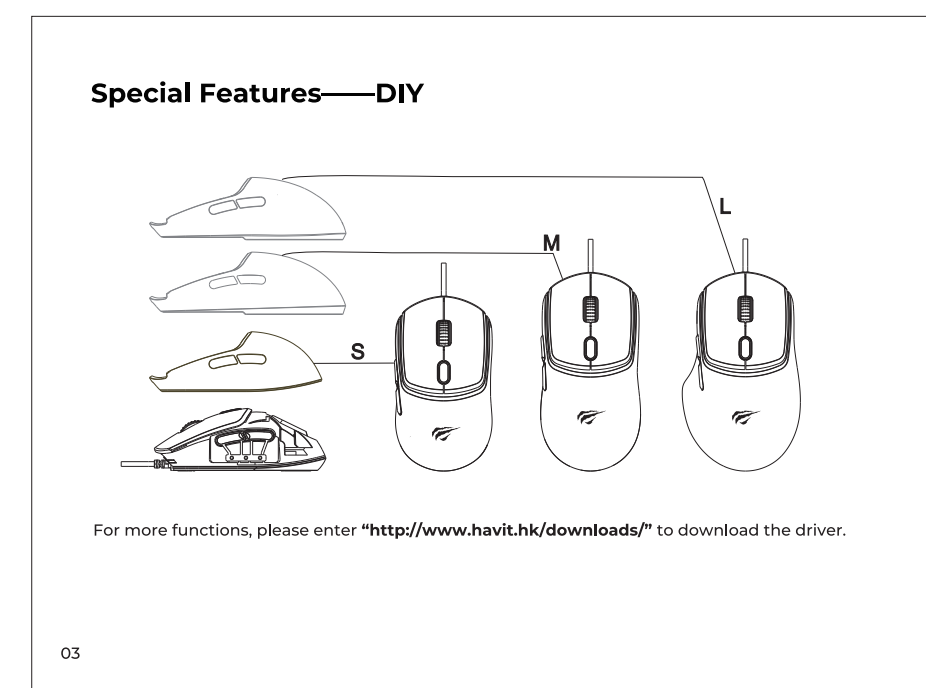

Macro definition
Macro management can record any keys of keyboard, the time of keys reaction and the number of keys cycles.

1. Click [Create] to create a new file, such as a, b, c...
2. Select whether to increase the delay and the times of cycles
3. Click [Start recording] and start recording any keys of keyboard. The keys you recorded will display in the macro edit box.
4. After the recording, click "stop recording"
5. To revise the recording content, please make the following changes in the macro options:
   Choose to insert the event insert relevant content in the selected location
   Delete: Delete the selected content
   Modify: Modify the delay value and input button again
6. After recording is completed just exit the macro recording interface, no need to click the confirmation keys
7. Execute a macro, such as the mouse button right key set to "macro functions", after recording is complete, press the mouse right key to play the recorded content