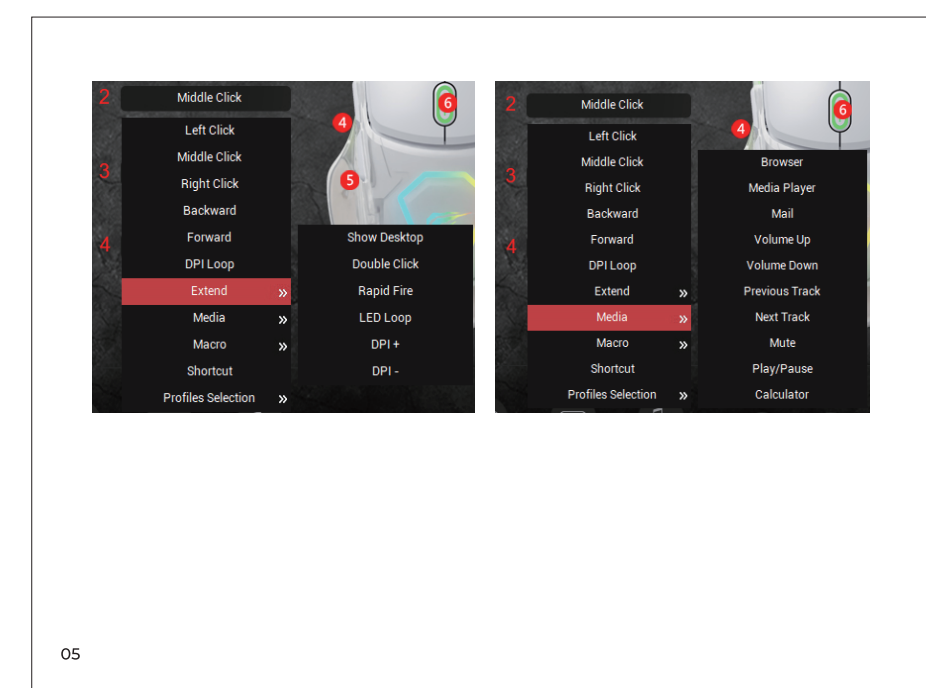

Product features
6 gears of speed: 400-800-1600-3200-6400-12800DPI
Circular and colorful breathing light effect, and with DPI switch flashing indicator function:
400DPI(yellow), 800DPI(blue), 1600DPI(purple), 3200DPI(green), 6400DPI(red), 12800DPI(grey)
13 kinds of light effect: DPI Breathing mode, Cycle Breathing mode, Light On mode, Flowing Water mode, Mono Water mode, Comet Streak mode, Neon mode, Ambilight mode, Flicker mode, Star Trek mode, Ripple mode, Enraptured mode, LED OFF

The RGB light mode can be adjusted by "LED switch button".

Macro definition
Macro management can record any keys of keyboard, the time of keys reaction and the number of keys cycles.

- Click [Create] to create a new file, such as a, b, c...
- Select whether to increase the delay and the times of cycles
- Click [Start recording] and start recording any keys of keyboard. The keys you recorded will display in the macro edit box.
- After the recording, click "stop recording"
- To revise the recording content, please make the following changes in the macro options:
Choose to insert the event insert relevant content in the selected location
Delete: Delete the selected content
Modify: Modify the delay value and input button again
- After recording is completed just exit the macro recording interface, no need to click the confirmation keys
- Execute a macro, such as the mouse button right key set to "macro functions", after recording is complete, press the mouse right key to play the recorded content

lighting settings
13 kinds of light effect: DPI Breathing mode— Cycle Breathing mode—Light On mode—Flowing Water mode— Mono Water mode— Comet Streak mode— Neon mode— Ambilight mode— Flicker mode—Star Trek mode— Ripple mode—Enraptured mode—LED OFF